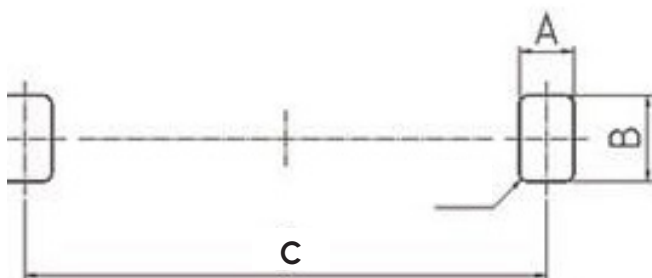

- can be mounted very easily
- takes up no space in the packaging
- takes up no space during the transport

- can be customized with your own text
- can be loaded up to 15 kg
- 100% recyclable

## Assembling data

(Punching)

- A = 7 mm ( $\pm 1$ mm)
- B = 22 mm ( $\pm 1$ mm)
- C = 107 mm ( $\pm 1$ mm)

## Technical specification

Gewicht: 4,9 gr.  
Raw material:

- 100% Paper